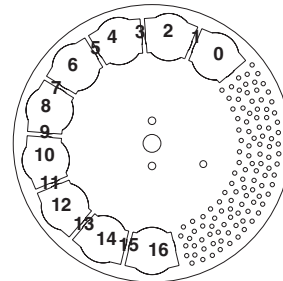

Channel	Value	Percent	Function
4	0-10	0-3	Gobo 0 Open
	11-22	4-8	1 Gridball
	23-34	9-13	2 Virus
	35-46	14-17	3 Tunnel
	47-58	18-22	4 Triple dot
	59-70	23-26	5 Whirl
	71-82	27-31	6 Cone
	83-94	32-36	7 Wizard
	95-106	37-41	8 Spokes
	107-118	42-46	9 Splat
	119-130	47-50	10 Ellipse Halo
	131-142	51-55	11 Ying Yang Yung
	143-154	56-60	12 Dot
	155-169	61-66	13 Butterfly
170-239	67-94	Wheel rotation (Slow to fast)	
240-249	95-97	No rotation	
250-255	98-100	Remote stand-alone music trig and auto trig	
5	0	0	Mirror drum swivel Max Left
	127	50	Neutral
	255	100	Max Right
6	0-1	0	Mirror drum rotation No rotation
	2-122	1-48	Clockwise rotation (slow to fast)
	123-132	49-52	No rotation
	133-253	53-99	Counter clockwise rot. (fast to slow)
	254-255	100	No rotation
7*	0-255	0-100	Speed channel for mirror drum swivel Fast to slow
8*	0-255	0-100	Speed channel for color and gobo Fast to slow