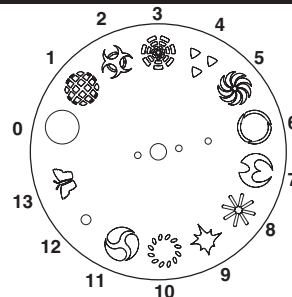

Channel	Value	Percent	Function
4	0-10	0-3	Gobo 0 Open
	11-22	4-8	1 Gridball
	23-34	9-13	2 Virus
	35-46	14-17	3 Tunnel
	47-58	18-22	4 Triple dot
	59-70	23-26	5 Whirl
	71-82	27-31	6 Cone
	83-94	32-36	7 Wizard
	95-106	37-41	8 Spokes
	107-118	42-46	9 Splat
	119-130	47-50	10 Ellipse Halo
	131-142	51-55	11 Ying Yang Yung
	143-154	56-60	12 Dot
	155-169	61-66	13 Butterfly
170-239	67-94	Wheel rotation (Slow to fast)	
240-249	95-97	No rotation	
250-255	98-100	Remote stand-alone music trig and auto trig	
5	0	0	Mirror drum swivel Max Left
	127	50	Neutral
	255	100	Max Right
6	0-1	0	Mirror drum rotation No rotation
	2-122	1-48	Clockwise rotation (slow to fast)
	123-132	49-52	No rotation
	133-253	53-99	Counter clockwise rot. (fast to slow)
	254-255	100	No rotation
7*	0-255	0-100	Speed channel for mirror drum swivel Fast to slow
8*	0-255	0-100	Speed channel for color and gobo Fast to slow